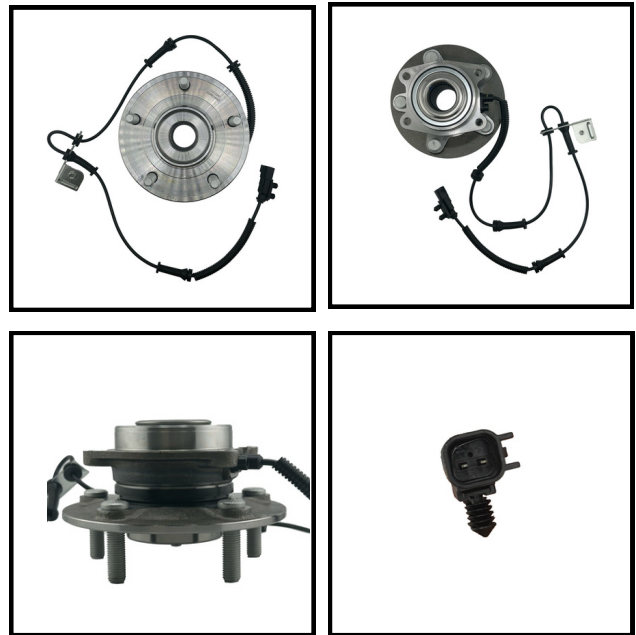

WHEEL HUB ASSEMBLY

GMB #720-3240

OE#5154199AG

- CHRYSLER-TOWN & COUNTRY (12-16)
- DODGE-GRAND CARAVAN (12-20)
- RAM-C/V (12-15)
- VOLKSWAGEN-ROUTAN (13-14)

VIO: 152,378