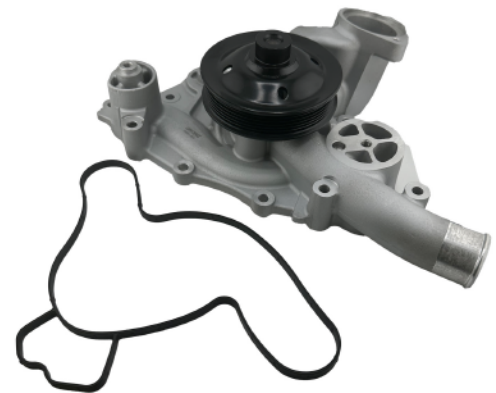

GMB

LEADER IN NEW APPLICATION COVERAGE

OCTOBER 2024

RELEASED THIS MONTH:

• 2 Water Pumps

Covering over 153,000 VIO!

Visit our website for more:

[GMB.net/autoparts-catalog](https://gmb.net/autoparts-catalog)

View our monthly bulletin!

English

Spanish

WATER PUMP

WATER PUMP

GMB #120-4560

OE# 68165882AD

MAKE	DODGE JEEP
MODEL	CHALLENGER, CHARGER, DURANGO (21-20) GRAND CHEROKEE (21-18), RAM-1500 (2021)
VIO	23,611

WATER PUMP

GMB #130-3170

OE# 40009483

MAKE	CADILLAC CHEVROLET GMC
MODEL	ESCALADE ESV (2021) SILVERADO 1500, SUBURBAN, TAHOE (22-20) SIERRA 1500, YUKON, YUKON XL (22-20)
VIO	129,797

Check out our
Online Catalog!
Click or Scan