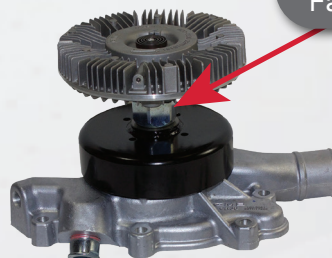

Exact matching fit between
Fan Clutch and Water Pump

1.800.421.5019

sales@gmb.net

www.GMB.net