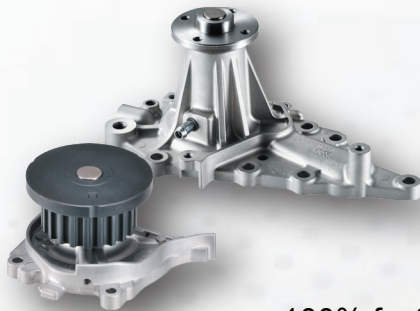

Exact matching fit between
Fan Clutch and Water Pump

1.800.421.5019

sales@gmb.net

www.GMB.net

GMB

NEW PARTS BULLETIN

GMB # 180-3070AT
OE # 04E121600CB

GMB # 180-2590
OE # 06E121018F

GMB # 180-3060
OE # 0PB121035A

GMB NO	OE#	MAKE	MODEL	VIO
180-3070AT	04E121600CB	VOLKSWAGEN	GOLF, JETTA (2021-2016)	449,914
180-2590	06E121018F	AUDI VOLKSWAGEN	A6 QUATTRO, A7 QUATTRO, A8 QUATTRO, Q5, S4, S5, SQ5 (2017-2012) TOUAREG (2015-2011)	178,258
180-3060	0PB121035A	PORSCHE	911, BOXSTER, CAYMAN (2016-2012)	69,127

[CLICK TO LEARN MORE!](#)

- 100% factory tested for leakage and dimensional precision
- Bearing noise and durability tested
- Designed to match OE coolant flow rate and pressure
- All required hardware included for installation