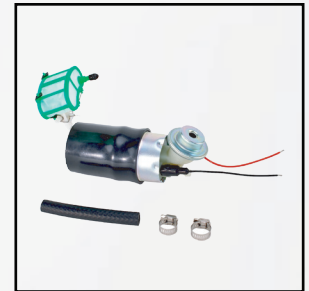

GMB # 580-8140
OE # 03H127025S

GMB # 525-7010
OE # F8PZ9A407GB

GMB # 570-8130
OE # 113127025F

GMB # 550-1150
OE # 1704264M60

GMB NO	OE#	MAKE	MODEL	VIO
530-8365	12677329	BUICK	ALLURE, ENCLAVE, LACROSSE (2019-2010)	2,614,623
		CADILLAC	ATS, CTS, SRX, XTS (2019-2013)	
530-8325	12641847	CHEVROLET	CAMARO, CAPRICE, CAPTIVA SPORT, COLORADO, EQUINOX, IMPALA, IMPALA LIMITED, TRAVERSE (2019-2012)	2,297,172
		GMC	CANYON, TERRAIN (2017-2015)	
		BUICK	LACROSSE, REGAL, VERANO (2017-2010)	
546-8010	35320-2B130	CHEVROLET	CAPTIVA SPORT, EQUINOX, IMPALA, MALIBU (2017-2010)	255,457
580-8140	03H127025S	GMC	TERRAIN (2017-2010)	230,890
525-7010	F8PZ9A407GB	HYUNDAI	ACCENT, VELOSTER (2013-2012)	127,402
570-8130	113127025F	KIA	RIO, SOUL (2012)	53,516
550-1150	1704264M60	VOLKSWAGEN	ATLAS, ATLAS CROSS SPORT, CC, PASSAT, TOUAREG (2020-2018)	5,621
		FORD	MUSTANG (1997-1994)	
		VOLKSWAGEN	BETLE, KARMANN GHIA, SUPER BEETLE, THING (1974-1971)	
		NISSAN	PULSAR NX, SENTRA (1990-1989)	