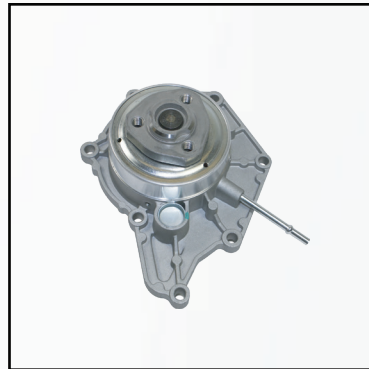

Exact matching fit between
Fan Clutch and Water Pump

1.800.421.5019

sales@gmb.net

www.GMB.net

GMB

NEW PARTS BULLETIN

GMB # 180-3070AT
OE # 04E121600CB

GMB # 180-2590
OE # 06E121018F