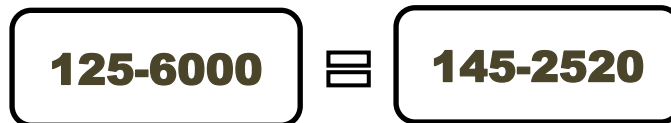

WATER PUMP

SUPERSESSION NOTIFICATION

First, your current inventory is safe! Second, we consolidated our part numbers to make your life easier. Going forward, please order **125-6000**.

ORDER THIS NUMBER

FULL LIST OF COVERED APPLICATIONS AVAILABLE ON NEXT PAGE