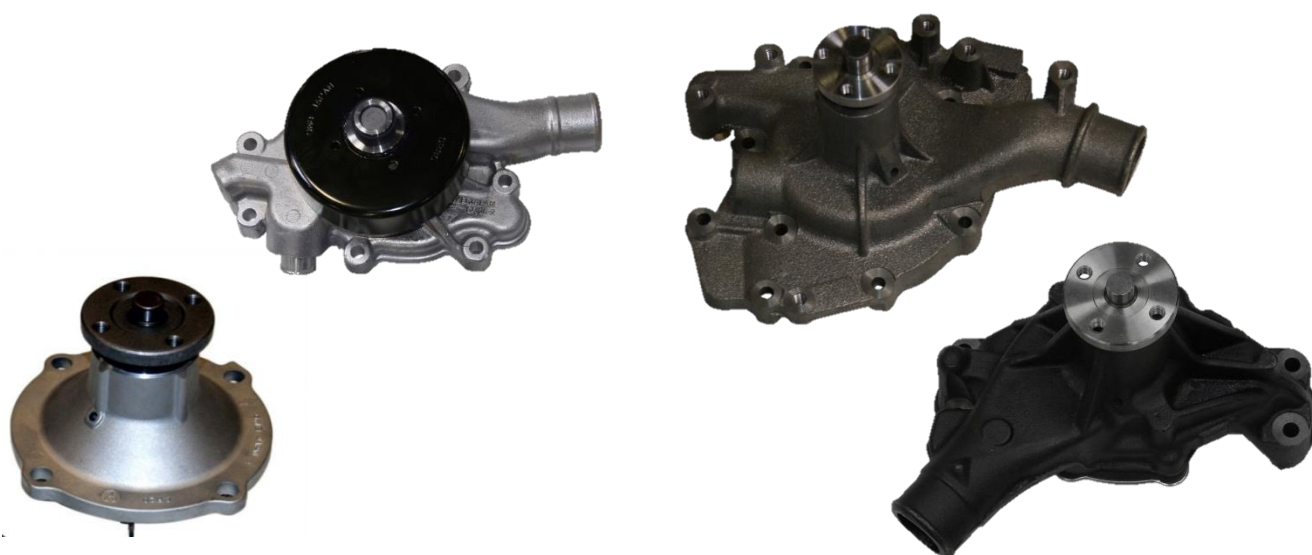

WATER PUMP

PART NOTIFICATION

These part numbers will no longer be in service.
 Please contact a GMB Sales Representative for more information.

PERFORMANCE GMB NO	DESCRIPTION	STANDARD GMB NO
120-1200P	Aluminum Performance Water Pump	120-1200
120-3071P	Aluminum Performance Water Pump	120-3071
125-1350P	Cast Iron Performance Water Pump	125-1350
130-1690P	Cast Iron Performance Water Pump	130-1690

The standard versions of these water pumps will remain available.