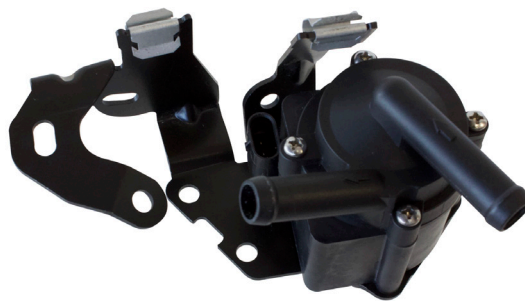

Electric Water Pump

Check out what's new this month!

| GMB NO. | MAKE | MODEL | YEAR | ENGINE | VIO | OE NO. |
|----------|------|--------|---------|--------|---------|-------------|
| 115-9020 | MINI | COOPER | 2016-08 | 1.6L | 361,037 | 11537630368 |

| GMB NO. | MAKE | MODEL | YEAR | ENGINE | VIO | OE NO. |
|----------|------|----------|---------|--------|---------|-------------|
| 115-9030 | BMW | X5 X6 | 2016-08 | 4.4L | 144,060 | 11517629916 |

Visit www.GMB.net for the latest parts announcements!

Electric Water Pump

Check out what's new this month!

| GMB NO. | MAKE | MODEL | YEAR | ENGINE | VIO | OE NO. |
|----------|------|-------|---------|--------|--------|-------------|
| 115-9040 | BMW | X6 | 2014-10 | 4.4L | 51,282 | 11517629917 |