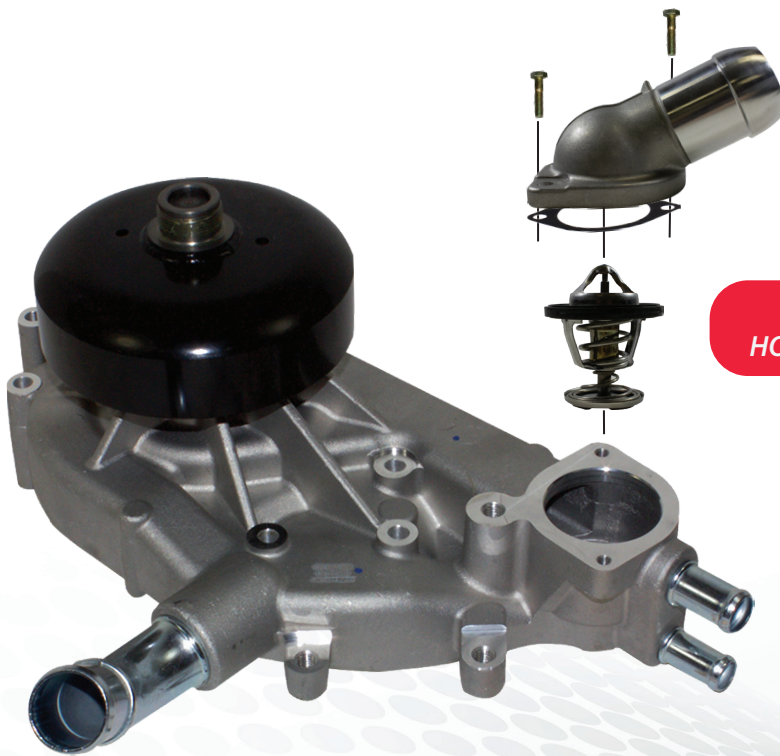

Water Pump

Check out what's new this month!

GMB NO.	MAKE	MODEL	YEAR	ENGINE	VIO	OE NO.
130-7340AT	CHEVROLET	SILVERADO 1500 2500 3500	2007-1999	5.3L 6.0L	9,244,225	W/P 89018166 T/STAT HSG 12600172

All you need in one pump!

**** Pre-Installed ****
HOUSING and THERMOSTAT

**Note: 130-7340 (Water Pump without housing and thermostat) will continue to be available.*

Visit www.GMB.net for the latest parts announcements!